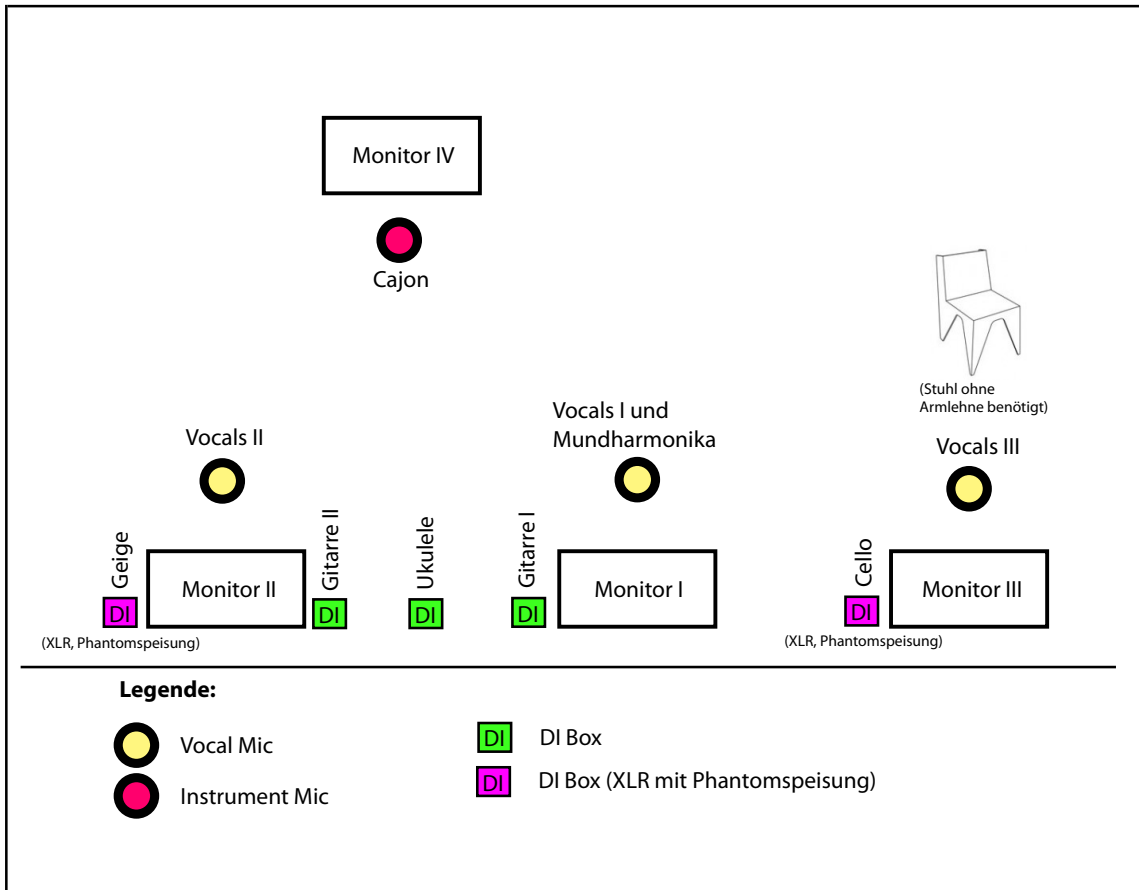

Gold Stone and Silver

Technical Rider 2014

Stageplot

Inputliste P.A.

Kanal Quelle

- 1 Cajon
- 2 Gitarre I
- 3 Gitarre II
- 4 Ukulele
- 5 Geige
- 6 Cello
- 7 Vocals I + Mundharmonika (gleiches Mic)
- 8 Vocals II
- 9 Vocals III
- 10
- 11
- 12
- 13